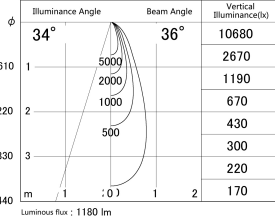

Item no. SD379-1035W9027-IK

Series Name: AMMA Lens type Cylinder Tracklight (In Track) (SD379-IK)

■ Lighting Distribution Curve (cd/1000 lm)

■ Direct Horizontal Illuminance SD379-1035W9027-IK

Installation	Track mount
Type	AMMA Lens type Cylinder Tracklight (In Track) (SD379-IK)
Fixture wattage	10.5W
Beam angle	36deg
Color Temp.	2700K
CRI	Ra>90
Luminous	1178 lm
Body	Die-cast aluminum alloy
Body finish	White
Trim finish	White
Reflector finish	N/A
IP Rate	IP20
Light source	COB module
Input Voltage	AC220~240V
Dimming Type	Non-Dimmable
Certificate	CE,CCC
Cut Hole	N/A