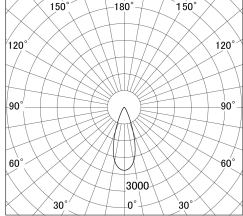

Item no. SD379-1035W9027-IK

Series Name: AMMA Lens type Cylinder Tracklight (In Track) (SD379-IK)

■ Lighting Distribution Curve (cd/1000 lm)

■ Direct Horizontal Illuminance SD379-1035W9027-IK

Installation	Track mount
Type	AMMA Lens type Cylinder Tracklight (In Track) (SD379-IK)
Fixture wattage	10.5W
Beam angle	36deg
Color Temp.	2700K
CRI	Ra>90
Luminous	1178 lm
Body	Die-cast aluminum alloy
Body finish	White
Trim finish	White
Reflector finish	N/A
IP Rate	IP20
Light source	COB module
Input Voltage	AC220~240V
Dimming Type	Non-Dimmable
Certificate	CE,CCC
Cut Hole	N/A