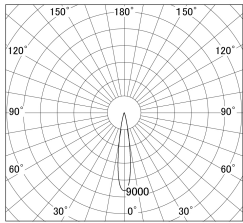

■ Lighting Distribution Curve (cd/1000 lm)