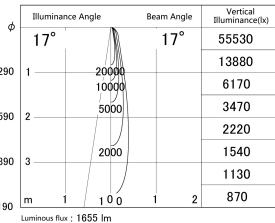

Item no. SD379-1615W9027-IK

Series Name: AMMA Lens type Cylinder Tracklight (In Track) (SD379-IK)

■ Lighting Distribution Curve (cd/1000 lm)

Installation	Track mount
Type	AMMA Lens type Cylinder Tracklight (In Track) (SD379-IK)
Fixture wattage	14W
Beam angle	17deg
Color Temp.	2700K
CRI	Ra>90
Luminous	1656 lm
Body	Die-castaluminumalloy
Body finish	White
Trim finish	White
Reflector finish	N/A
IP Rate	IP20
Light source	COB module
Input Voltage	AC220~240V
Dimming Type	Non-Dimmable
Certificate	CE,CCC
Cut Hole	N/A