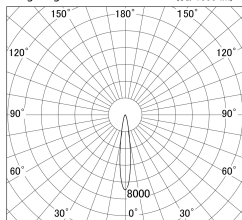

■ Lighting Distribution Curve (cd/1000 lm)