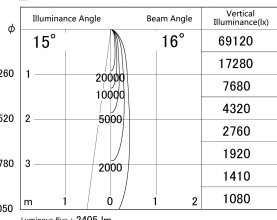

Item no. SD379-3015W9027-IK

Series Name: AMMA Lens type Cylinder Tracklight (In Track) (SD379-IK)

■ Lighting Distribution Curve (cd/1000 lm)

Installation	Track mount
Type	AMMA Lens type Cylinder Tracklight (In Track) (SD379-IK)
Fixture wattage	28W
Beam angle	16deg
Color Temp.	2700K
CRI	Ra>90
Luminous	2407 lm
Body	Die-castaluminumalloy
Body finish	White
Trim finish	White
Reflector finish	N/A
IP Rate	IP20
Light source	COB module
Input Voltage	AC220~240V
Dimming Type	Non-Dimmable
Certificate	CE,CCC
Cut Hole	N/A