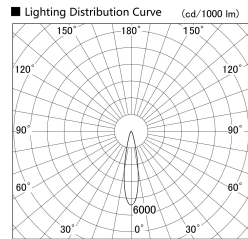

Item no. SD379-1520W9030S-IK

Series Name: AMMA Lens type Cylinder Tracklight (In Track) (SD379-IK)

Installation	Track mount
Type	AMMA Lens type Cylinder Tracklight (In Track) (SD379-IK)
Fixture wattage	14W
Beam angle	21deg
Color Temp.	3000K
CRI	Ra>90
Luminous	1704 lm
Body	Die-castaluminumalloy
Body finish	White
Trim finish	White
Reflector finish	N/A
IP Rate	IP20
Light source	COB module
Input Voltage	AC220~240V
Dimming Type	Non-Dimmable
Certificate	CE,CCC
Cut Hole	N/A