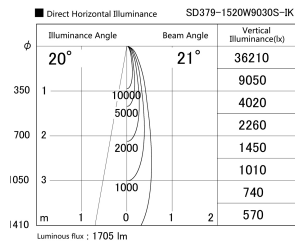

Item no. SD379-1520W9030S-IK

Series Name: AMMA Lens type Cylinder Tracklight (In Track) (SD379-IK)

Installation	Track mount
Type	AMMA Lens type Cylinder Tracklight (In Track) (SD379-IK)
Fixture wattage	14W
Beam angle	21deg
Color Temp.	3000K
CRI	Ra>90
Luminous	1704 lm
Body	Die-castaluminumalloy
Body finish	White
Trim finish	White
Reflector finish	N/A
IP Rate	IP20
Light source	COB module
Input Voltage	AC220~240V
Dimming Type	Non-Dimmable
Certificate	CE,CCC
Cut Hole	N/A