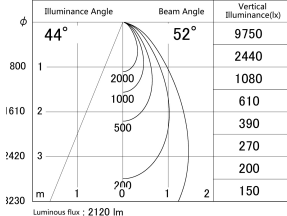

Item no. SD379-2050W9030-IK

Series Name: AMMA Lens type Cylinder Tracklight (In Track) (SD379-IK)

■ Lighting Distribution Curve (cd/1000 lm)

■ Direct Horizontal Illuminance SD379-2050W9030-IK

Installation	Track mount
Type	AMMA Lens type Cylinder Tracklight (In Track) (SD379-IK)
Fixture wattage	21W
Beam angle	52deg
Color Temp.	3000K
CRI	Ra>90
Luminous	2119 lm
Body	Die-castaluminumalloy
Body finish	White
Trim finish	White
Reflector finish	N/A
IP Rate	IP20
Light source	COB module
Input Voltage	AC220~240V
Dimming Type	Non-Dimmable
Certificate	CE,CCC
Cut Hole	N/A