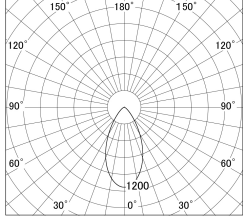

Item no. SD379-2050W9030-IK

Series Name: AMMA Lens type Cylinder Tracklight (In Track) (SD379-IK)

■ Lighting Distribution Curve (cd/1000 lm)

■ Direct Horizontal Illuminance SD379-2050W9030-IK

Installation	Track mount
Type	AMMA Lens type Cylinder Tracklight (In Track) (SD379-IK)
Fixture wattage	21W
Beam angle	52deg
Color Temp.	3000K
CRI	Ra>90
Luminous	2119 lm
Body	Die-castaluminumalloy
Body finish	White
Trim finish	White
Reflector finish	N/A
IP Rate	IP20
Light source	COB module
Input Voltage	AC220~240V
Dimming Type	Non-Dimmable
Certificate	CE,CCC
Cut Hole	N/A