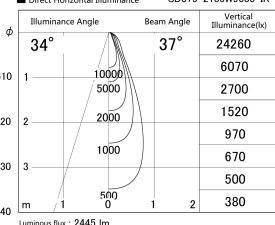

Item no. SD379-2135W9030-IK

Series Name: AMMA Lens type Cylinder Tracklight (In Track) (SD379-IK)

■ Lighting Distribution Curve (cd/1000 lm)

■ Direct Horizontal Illuminance SD379-2135W9030-IK

Installation	Track mount
Type	AMMA Lens type Cylinder Tracklight (In Track) (SD379-IK)
Fixture wattage	21W
Beam angle	37deg
Color Temp.	3000K
CRI	Ra>90
Luminous	2447 lm
Body	Die-castaluminumalloy
Body finish	White
Trim finish	White
Reflector finish	N/A
IP Rate	IP20
Light source	COB module
Input Voltage	AC220~240V
Dimming Type	Non-Dimmable
Certificate	CE,CCC
Cut Hole	N/A