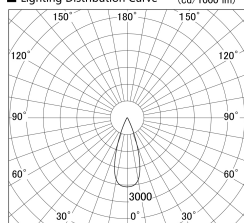

Item no. SD379-2135W9030-IK

Series Name: AMMA Lens type Cylinder Tracklight (In Track) (SD379-IK)

■ Lighting Distribution Curve (cd/1000 lm)

■ Direct Horizontal Illuminance SD379-2135W9030-IK

Installation	Track mount
Type	AMMA Lens type Cylinder Tracklight (In Track) (SD379-IK)
Fixture wattage	21W
Beam angle	37deg
Color Temp.	3000K
CRI	Ra>90
Luminous	2447 lm
Body	Die-castaluminumalloy
Body finish	White
Trim finish	White
Reflector finish	N/A
IP Rate	IP20
Light source	COB module
Input Voltage	AC220~240V
Dimming Type	Non-Dimmable
Certificate	CE,CCC
Cut Hole	N/A