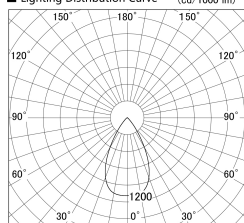

■ Lighting Distribution Curve (cd/1000 lm)