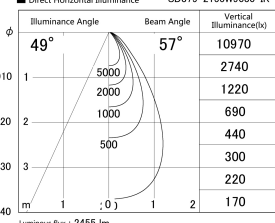

Item no. SD379-2155W9030-IK

Series Name: AMMA Lens type Cylinder Tracklight (In Track) (SD379-IK)

■ Lighting Distribution Curve (cd/1000 lm)

Installation	Track mount
Type	AMMA Lens type Cylinder Tracklight (In Track) (SD379-IK)
Fixture wattage	21W
Beam angle	57deg
Color Temp.	3000K
CRI	Ra>90
Luminous	2457 lm
Body	Die-castaluminumalloy
Body finish	White
Trim finish	White
Reflector finish	N/A
IP Rate	IP20
Light source	COB module
Input Voltage	AC220~240V
Dimming Type	Non-Dimmable
Certificate	CE,CCC
Cut Hole	N/A