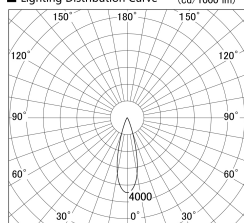

Item no. SD379-2530W9030-IK

Series Name: AMMA Lens type Cylinder Tracklight (In Track) (SD379-IK)

■ Lighting Distribution Curve (cd/1000 lm)

■ Direct Horizontal Illuminance SD379-2530W9030-IK

| | |
|------------------|--|
| Installation | Track mount |
| Type | AMMA Lens type Cylinder Tracklight (In Track) (SD379-IK) |
| Fixture wattage | 24W |
| Beam angle | 29deg |
| Color Temp. | 3000K |
| CRI | Ra>90 |
| Luminous | 3052 lm |
| Body | Die-castaluminumalloy |
| Body finish | White |
| Trim finish | White |
| Reflector finish | N/A |
| IP Rate | IP20 |
| Light source | COB module |
| Input Voltage | AC220~240V |
| Dimming Type | Non-Dimmable |
| Certificate | CE,CCC |
| Cut Hole | N/A |