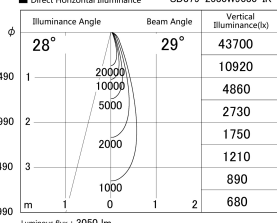

Item no. SD379-2530W9030-IK

Series Name: AMMA Lens type Cylinder Tracklight (In Track) (SD379-IK)

■ Lighting Distribution Curve (cd/1000 lm)

■ Direct Horizontal Illuminance SD379-2530W9030-IK

| | |
|------------------|--|
| Installation | Track mount |
| Type | AMMA Lens type Cylinder Tracklight (In Track) (SD379-IK) |
| Fixture wattage | 24W |
| Beam angle | 29deg |
| Color Temp. | 3000K |
| CRI | Ra>90 |
| Luminous | 3052 lm |
| Body | Die-castaluminumalloy |
| Body finish | White |
| Trim finish | White |
| Reflector finish | N/A |
| IP Rate | IP20 |
| Light source | COB module |
| Input Voltage | AC220~240V |
| Dimming Type | Non-Dimmable |
| Certificate | CE,CCC |
| Cut Hole | N/A |