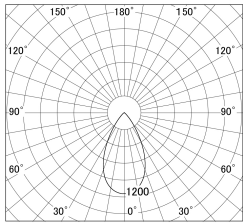

■ Lighting Distribution Curve (cd/1000 lm)