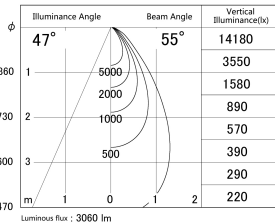

Item no. SD379-2555W9030-IK

Series Name: AMMA Lens type Cylinder Tracklight (In Track) (SD379-IK)

■ Lighting Distribution Curve (cd/1000 lm)

Installation	Track mount
Type	AMMA Lens type Cylinder Tracklight (In Track) (SD379-IK)
Fixture wattage	24W
Beam angle	55deg
Color Temp.	3000K
CRI	Ra>90
Luminous	3061 lm
Body	Die-castaluminumalloy
Body finish	White
Trim finish	White
Reflector finish	N/A
IP Rate	IP20
Light source	COB module
Input Voltage	AC220~240V
Dimming Type	Non-Dimmable
Certificate	CE,CCC
Cut Hole	N/A