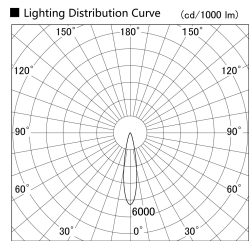

Item no. SD379-0920W9035-IK

Series Name: AMMA Lens type Cylinder Tracklight (In Track) (SD379-IK)

Installation	Track mount
Type	AMMA Lens type Cylinder Tracklight (In Track) (SD379-IK)
Fixture wattage	10.5W
Beam angle	20deg
Color Temp.	3500K
CRI	Ra>90
Luminous	875 lm
Body	Die-cast aluminum alloy
Body finish	White
Trim finish	White
Reflector finish	N/A
IP Rate	IP20
Light source	COB module
Input Voltage	AC220~240V
Dimming Type	Non-Dimmable
Certificate	CE,CCC
Cut Hole	N/A