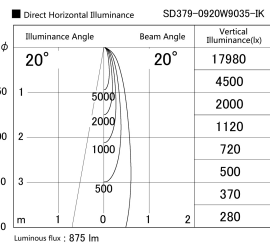

Item no. SD379-0920W9035-IK

Series Name: AMMA Lens type Cylinder Tracklight (In Track) (SD379-IK)

Installation	Track mount
Type	AMMA Lens type Cylinder Tracklight (In Track) (SD379-IK)
Fixture wattage	10.5W
Beam angle	20deg
Color Temp.	3500K
CRI	Ra>90
Luminous	875 lm
Body	Die-cast aluminum alloy
Body finish	White
Trim finish	White
Reflector finish	N/A
IP Rate	IP20
Light source	COB module
Input Voltage	AC220~240V
Dimming Type	Non-Dimmable
Certificate	CE,CCC
Cut Hole	N/A