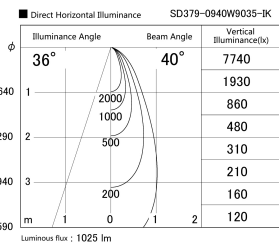

Item no. SD379-0940W9035-IK

Series Name: AMMA Lens type Cylinder Tracklight (In Track) (SD379-IK)

Installation	Track mount
Type	AMMA Lens type Cylinder Tracklight (In Track) (SD379-IK)
Fixture wattage	10.5W
Beam angle	40deg
Color Temp.	3500K
CRI	Ra>90
Luminous	1024 lm
Body	Die-cast aluminum alloy
Body finish	White
Trim finish	White
Reflector finish	N/A
IP Rate	IP20
Light source	COB module
Input Voltage	AC220~240V
Dimming Type	Non-Dimmable
Certificate	CE,CCC
Cut Hole	N/A