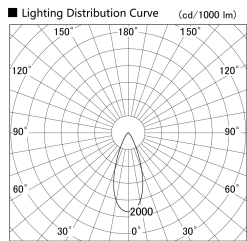

Item no. SD379-0940W9035-IK

Series Name: AMMA Lens type Cylinder Tracklight (In Track) (SD379-IK)

Installation	Track mount
Type	AMMA Lens type Cylinder Tracklight (In Track) (SD379-IK)
Fixture wattage	10.5W
Beam angle	40deg
Color Temp.	3500K
CRI	Ra>90
Luminous	1024 lm
Body	Die-cast aluminum alloy
Body finish	White
Trim finish	White
Reflector finish	N/A
IP Rate	IP20
Light source	COB module
Input Voltage	AC220~240V
Dimming Type	Non-Dimmable
Certificate	CE,CCC
Cut Hole	N/A