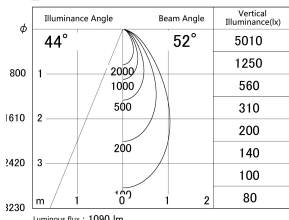

Item no. SD379-1050W9035-IK

Series Name: AMMA Lens type Cylinder Tracklight (In Track) (SD379-IK)

■ Lighting Distribution Curve (cd/1000 lm)

■ Direct Horizontal Illuminance SD379-1050W9035-IK

Installation	Track mount
Type	AMMA Lens type Cylinder Tracklight (In Track) (SD379-IK)
Fixture wattage	10.5W
Beam angle	52deg
Color Temp.	3500K
CRI	Ra>90
Luminous	1090 lm
Body	Die-castaluminumalloy
Body finish	White
Trim finish	White
Reflector finish	N/A
IP Rate	IP20
Light source	COB module
Input Voltage	AC220~240V
Dimming Type	Non-Dimmable
Certificate	CE,CCC
Cut Hole	N/A