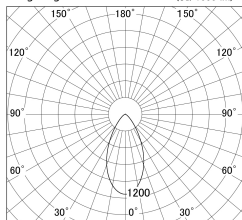

Item no. SD379-1050W9035-IK

Series Name: AMMA Lens type Cylinder Tracklight (In Track) (SD379-IK)

■ Lighting Distribution Curve (cd/1000 lm)

■ Direct Horizontal Illuminance SD379-1050W9035-IK

Installation	Track mount
Type	AMMA Lens type Cylinder Tracklight (In Track) (SD379-IK)
Fixture wattage	10.5W
Beam angle	52deg
Color Temp.	3500K
CRI	Ra>90
Luminous	1090 lm
Body	Die-castaluminumalloy
Body finish	White
Trim finish	White
Reflector finish	N/A
IP Rate	IP20
Light source	COB module
Input Voltage	AC220~240V
Dimming Type	Non-Dimmable
Certificate	CE,CCC
Cut Hole	N/A