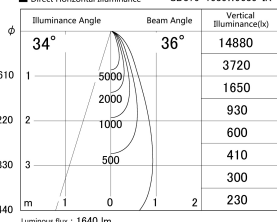

Item no. SD379-1535W9035-IK

Series Name: AMMA Lens type Cylinder Tracklight (In Track) (SD379-IK)

■ Lighting Distribution Curve (cd/1000 lm)

■ Direct Horizontal Illuminance SD379-1535W9035-IK

Installation	Track mount
Type	AMMA Lens type Cylinder Tracklight (In Track) (SD379-IK)
Fixture wattage	14W
Beam angle	36deg
Color Temp.	3500K
CRI	Ra>90
Luminous	1641 lm
Body	Die-castaluminumalloy
Body finish	White
Trim finish	White
Reflector finish	N/A
IP Rate	IP20
Light source	COB module
Input Voltage	AC220~240V
Dimming Type	Non-Dimmable
Certificate	CE,CCC
Cut Hole	N/A