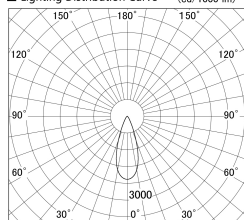

Item no. SD379-1535W9035-IK

Series Name: AMMA Lens type Cylinder Tracklight (In Track) (SD379-IK)

■ Lighting Distribution Curve (cd/1000 lm)

■ Direct Horizontal Illuminance SD379-1535W9035-IK

Installation	Track mount
Type	AMMA Lens type Cylinder Tracklight (In Track) (SD379-IK)
Fixture wattage	14W
Beam angle	36deg
Color Temp.	3500K
CRI	Ra>90
Luminous	1641 lm
Body	Die-castaluminumalloy
Body finish	White
Trim finish	White
Reflector finish	N/A
IP Rate	IP20
Light source	COB module
Input Voltage	AC220~240V
Dimming Type	Non-Dimmable
Certificate	CE,CCC
Cut Hole	N/A