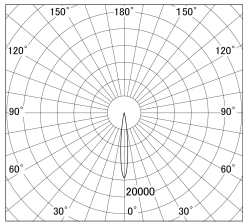

■ Lighting Distribution Curve (cd/1000 lm)