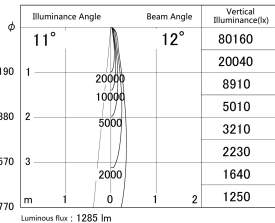

Item no. SD379-1610W9035-IK

Series Name: AMMA Lens type Cylinder Tracklight (In Track) (SD379-IK)

■ Lighting Distribution Curve (cd/1000 lm)

Installation	Track mount
Type	AMMA Lens type Cylinder Tracklight (In Track) (SD379-IK)
Fixture wattage	14W
Beam angle	12deg
Color Temp.	3500K
CRI	Ra>90
Luminous	1285 lm
Body	Die-castaluminumalloy
Body finish	White
Trim finish	White
Reflector finish	N/A
IP Rate	IP20
Light source	COB module
Input Voltage	AC220~240V
Dimming Type	Non-Dimmable
Certificate	CE,CCC
Cut Hole	N/A