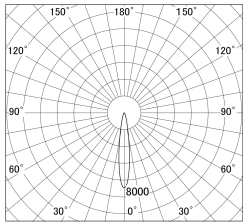

■ Lighting Distribution Curve (cd/1000 lm)