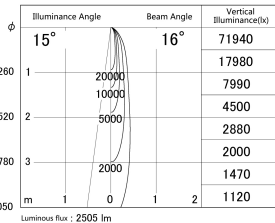

Item no. SD379-3015W9035-IK

Series Name: AMMA Lens type Cylinder Tracklight (In Track) (SD379-IK)

■ Lighting Distribution Curve (cd/1000 lm)

Installation	Track mount
Type	AMMA Lens type Cylinder Tracklight (In Track) (SD379-IK)
Fixture wattage	28W
Beam angle	16deg
Color Temp.	3500K
CRI	Ra>90
Luminous	2505 lm
Body	Die-cast aluminum alloy
Body finish	White
Trim finish	White
Reflector finish	N/A
IP Rate	IP20
Light source	COB module
Input Voltage	AC220~240V
Dimming Type	Non-Dimmable
Certificate	CE,CCC
Cut Hole	N/A