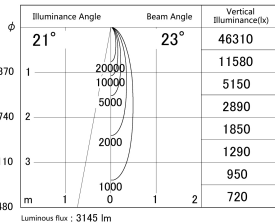

Item no. SD379-3025W9035-IK

Series Name: AMMA Lens type Cylinder Tracklight (In Track) (SD379-IK)

■ Lighting Distribution Curve (cd/1000 lm)

Installation	Track mount
Type	AMMA Lens type Cylinder Tracklight (In Track) (SD379-IK)
Fixture wattage	28W
Beam angle	23deg
Color Temp.	3500K
CRI	Ra>90
Luminous	3146 lm
Body	Die-castaluminumalloy
Body finish	White
Trim finish	White
Reflector finish	N/A
IP Rate	IP20
Light source	COB module
Input Voltage	AC220~240V
Dimming Type	Non-Dimmable
Certificate	CE,CCC
Cut Hole	N/A