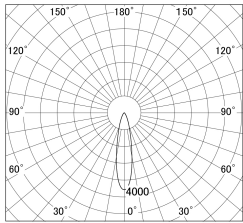

■ Lighting Distribution Curve (cd/1000 lm)