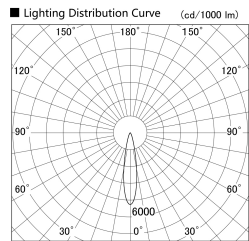

Item no. SD379-0920W9040-IK

Series Name: AMMA Lens type Cylinder Tracklight (In Track) (SD379-IK)

Installation	Track mount
Type	AMMA Lens type Cylinder Tracklight (In Track) (SD379-IK)
Fixture wattage	10.5W
Beam angle	20deg
Color Temp.	4000K
CRI	Ra>90
Luminous	892 lm
Body	Die-cast aluminum alloy
Body finish	White
Trim finish	White
Reflector finish	N/A
IP Rate	IP20
Light source	COB module
Input Voltage	AC220~240V
Dimming Type	Non-Dimmable
Certificate	CE,CCC
Cut Hole	N/A