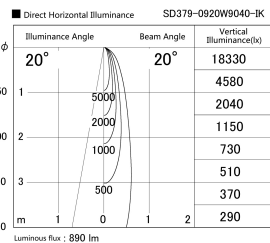

Item no. SD379-0920W9040-IK

Series Name: AMMA Lens type Cylinder Tracklight (In Track) (SD379-IK)

Installation	Track mount
Type	AMMA Lens type Cylinder Tracklight (In Track) (SD379-IK)
Fixture wattage	10.5W
Beam angle	20deg
Color Temp.	4000K
CRI	Ra>90
Luminous	892 lm
Body	Die-cast aluminum alloy
Body finish	White
Trim finish	White
Reflector finish	N/A
IP Rate	IP20
Light source	COB module
Input Voltage	AC220~240V
Dimming Type	Non-Dimmable
Certificate	CE,CCC
Cut Hole	N/A