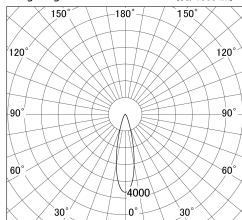

■ Lighting Distribution Curve (cd/1000 lm)