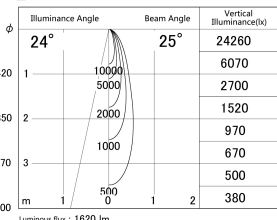

Item no. SD379-1525W9040-IK

Series Name: AMMA Lens type Cylinder Tracklight (In Track) (SD379-IK)

■ Lighting Distribution Curve (cd/1000 lm)

Installation	Track mount
Type	AMMA Lens type Cylinder Tracklight (In Track) (SD379-IK)
Fixture wattage	14W
Beam angle	25deg
Color Temp.	4000K
CRI	Ra>90
Luminous	1620 lm
Body	Die-castaluminumalloy
Body finish	White
Trim finish	White
Reflector finish	N/A
IP Rate	IP20
Light source	COB module
Input Voltage	AC220~240V
Dimming Type	Non-Dimmable
Certificate	CE,CCC
Cut Hole	N/A