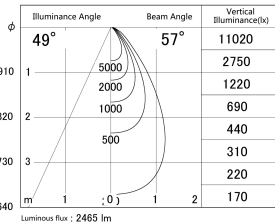

Item no. SD379-2155W9040-IK

Series Name: AMMA Lens type Cylinder Tracklight (In Track) (SD379-IK)

■ Lighting Distribution Curve (cd/1000 lm)

Installation	Track mount
Type	AMMA Lens type Cylinder Tracklight (In Track) (SD379-IK)
Fixture wattage	21W
Beam angle	57deg
Color Temp.	4000K
CRI	Ra>90
Luminous	2467 lm
Body	Die-castaluminumalloy
Body finish	White
Trim finish	White
Reflector finish	N/A
IP Rate	IP20
Light source	COB module
Input Voltage	AC220~240V
Dimming Type	Non-Dimmable
Certificate	CE,CCC
Cut Hole	N/A