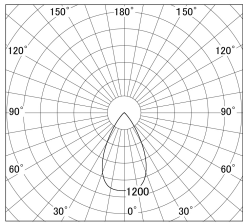

■ Lighting Distribution Curve (cd/1000 lm)