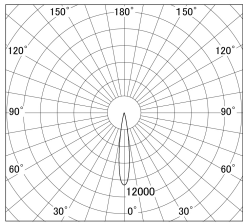

■ Lighting Distribution Curve (cd/1000 lm)