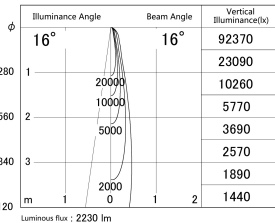

Item no. SD379-2515W9040-IK

Series Name: AMMA Lens type Cylinder
Tracklight (In Track) (SD379-IK)

■ Lighting Distribution Curve (cd/1000 lm)

Installation	Track mount
Type	AMMA Lens type Cylinder Tracklight (In Track) (SD379-IK)
Fixture wattage	24W
Beam angle	16deg
Color Temp.	4000K
CRI	Ra>90
Luminous	2229 lm
Body	Die-castaluminumalloy
Body finish	White
Trim finish	White
Reflector finish	N/A
IP Rate	IP20
Light source	COB module
Input Voltage	AC220~240V
Dimming Type	Non-Dimmable
Certificate	CE,CCC
Cut Hole	N/A