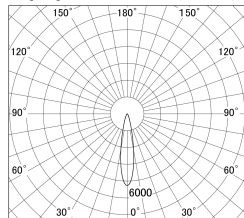

■ Lighting Distribution Curve (cd/1000 lm)