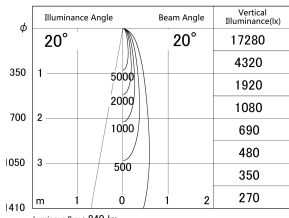

Item no. SD379-0920B9027-IK

Series Name: AMMA Lens type Cylinder Tracklight (In Track) (SD379-IK)

■ Lighting Distribution Curve (cd/1000 lm)

Installation	Track mount
Type	AMMA Lens type Cylinder Tracklight (In Track) (SD379-IK)
Fixture wattage	10.5W
Beam angle	20deg
Color Temp.	2700K
CRI	Ra>90
Luminous	841 lm
Body	Die-cast aluminum alloy
Body finish	Black
Trim finish	Black
Reflector finish	N/A
IP Rate	IP20
Light source	COB module
Input Voltage	AC220~240V
Dimming Type	Non-Dimmable
Certificate	CE,CCC
Cut Hole	N/A