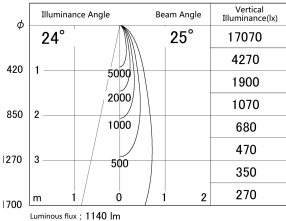

Item no. SD379-1025B9027S-IK

Series Name: AMMA Lens type Cylinder Tracklight (In Track) (SD379-IK)

■ Lighting Distribution Curve (cd/1000 lm)

■ Direct Horizontal Illuminance SD379-1025B9027S-IK

Installation	Track mount
Type	AMMA Lens type Cylinder Tracklight (In Track) (SD379-IK)
Fixture wattage	10.5W
Beam angle	25deg
Color Temp.	2700K
CRI	Ra>90
Luminous	1140 lm
Body	Die-castaluminumalloy
Body finish	Black
Trim finish	Black
Reflector finish	N/A
IP Rate	IP20
Light source	COB module
Input Voltage	AC220~240V
Dimming Type	Non-Dimmable
Certificate	CE,CCC
Cut Hole	N/A