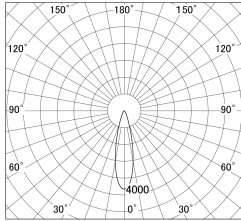

Item no. SD379-1025B9027S-IK

Series Name: AMMA Lens type Cylinder Tracklight (In Track) (SD379-IK)

■ Lighting Distribution Curve (cd/1000 lm)

■ Direct Horizontal Illuminance SD379-1025B9027S-IK

Installation	Track mount
Type	AMMA Lens type Cylinder Tracklight (In Track) (SD379-IK)
Fixture wattage	10.5W
Beam angle	25deg
Color Temp.	2700K
CRI	Ra>90
Luminous	1140 lm
Body	Die-castaluminumalloy
Body finish	Black
Trim finish	Black
Reflector finish	N/A
IP Rate	IP20
Light source	COB module
Input Voltage	AC220~240V
Dimming Type	Non-Dimmable
Certificate	CE,CCC
Cut Hole	N/A