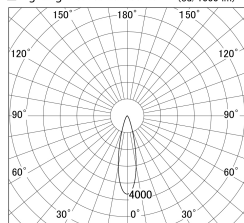

■ Lighting Distribution Curve (cd/1000 lm)