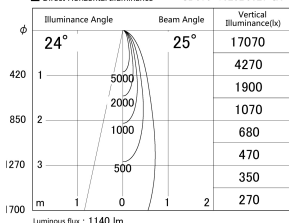

Item no. SD379-1025B9027-IK

Series Name: AMMA Lens type Cylinder Tracklight (In Track) (SD379-IK)

■ Lighting Distribution Curve (cd/1000 lm)

Installation	Track mount
Type	AMMA Lens type Cylinder Tracklight (In Track) (SD379-IK)
Fixture wattage	10.5W
Beam angle	25deg
Color Temp.	2700K
CRI	Ra>90
Luminous	1140 lm
Body	Die-cast aluminum alloy
Body finish	Black
Trim finish	Black
Reflector finish	N/A
IP Rate	IP20
Light source	COB module
Input Voltage	AC220~240V
Dimming Type	Non-Dimmable
Certificate	CE,CCC
Cut Hole	N/A