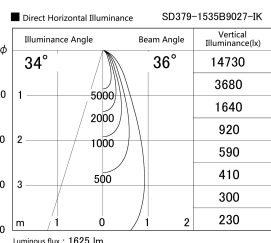

Item no. SD379-1535B9027-IK

Series Name: AMMA Lens type Cylinder Tracklight (In Track) (SD379-IK)

| | |
|------------------|----------------------------------------------------------|
| Installation | Track mount |
| Type | AMMA Lens type Cylinder Tracklight (In Track) (SD379-IK) |
| Fixture wattage | 14W |
| Beam angle | 36deg |
| Color Temp. | 2700K |
| CRI | Ra>90 |
| Luminous | 1625 lm |
| Body | Die-cast aluminum alloy |
| Body finish | Black |
| Trim finish | Black |
| Reflector finish | N/A |
| IP Rate | IP20 |
| Light source | COB module |
| Input Voltage | AC220~240V |
| Dimming Type | Non-Dimmable |
| Certificate | CE,CCC |
| Cut Hole | N/A |