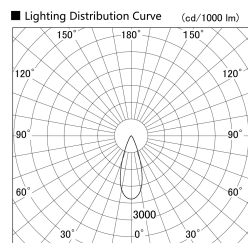

Item no. SD379-1535B9027-IK

Series Name: AMMA Lens type Cylinder Tracklight (In Track) (SD379-IK)

| | |
|------------------|----------------------------------------------------------|
| Installation | Track mount |
| Type | AMMA Lens type Cylinder Tracklight (In Track) (SD379-IK) |
| Fixture wattage | 14W |
| Beam angle | 36deg |
| Color Temp. | 2700K |
| CRI | Ra>90 |
| Luminous | 1625 lm |
| Body | Die-cast aluminum alloy |
| Body finish | Black |
| Trim finish | Black |
| Reflector finish | N/A |
| IP Rate | IP20 |
| Light source | COB module |
| Input Voltage | AC220~240V |
| Dimming Type | Non-Dimmable |
| Certificate | CE,CCC |
| Cut Hole | N/A |