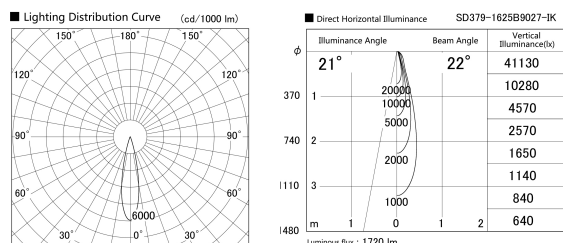

Item no. SD379-1625B9027-IK

Series Name: AMMA Lens type Cylinder Tracklight (In Track) (SD379-IK)

Installation	Track mount
Type	AMMA Lens type Cylinder Tracklight (In Track) (SD379-IK)
Fixture wattage	14W
Beam angle	22deg
Color Temp.	2700K
CRI	Ra>90
Luminous	1720 lm
Body	Die-cast aluminum alloy
Body finish	Black
Trim finish	Black
Reflector finish	N/A
IP Rate	IP20
Light source	COB module
Input Voltage	AC220~240V
Dimming Type	Non-Dimmable
Certificate	CE,CCC
Cut Hole	N/A