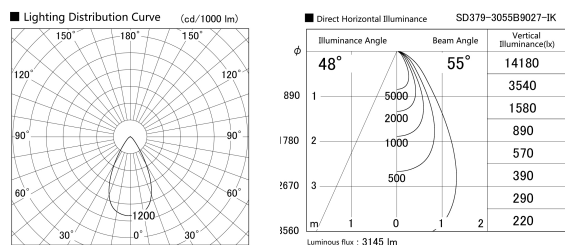

Item no. SD379-3055B9027-IK

Series Name: AMMA Lens type Cylinder Tracklight (In Track) (SD379-IK)

Installation	Track mount
Type	AMMA Lens type Cylinder Tracklight (In Track) (SD379-IK)
Fixture wattage	28W
Beam angle	55deg
Color Temp.	2700K
CRI	Ra>90
Luminous	3143 lm
Body	Die-castaluminumalloy
Body finish	Black
Trim finish	Black
Reflector finish	N/A
IP Rate	IP20
Light source	COB module
Input Voltage	AC220~240V
Dimming Type	Non-Dimmable
Certificate	CE,CCC
Cut Hole	N/A