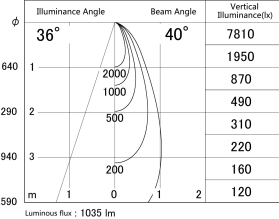

Item no. SD379-0940B9030-IK

Series Name: AMMA Lens type Cylinder
Tracklight (In Track) (SD379-IK)

■ Lighting Distribution Curve (cd/1000 lm)

Installation	Track mount
Type	AMMA Lens type Cylinder Tracklight (In Track) (SD379-IK)
Fixture wattage	10.5W
Beam angle	40deg
Color Temp.	3000K
CRI	Ra>90
Luminous	1034 lm
Body	Die-castaluminumalloy
Body finish	Black
Trim finish	Black
Reflector finish	N/A
IP Rate	IP20
Light source	COB module
Input Voltage	AC220~240V
Dimming Type	Non-Dimmable
Certificate	CE,CCC
Cut Hole	N/A