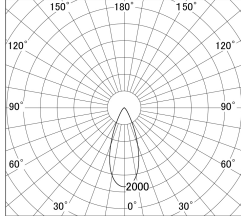

■ Lighting Distribution Curve (cd/1000 lm)