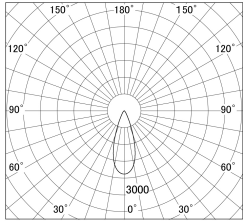

Item no. SD379-1535B9030S-IK

Series Name: AMMA Lens type Cylinder Tracklight (In Track) (SD379-IK)

■ Lighting Distribution Curve (cd/1000 lm)

■ Direct Horizontal Illuminance SD379-1535B9030S-IK

Installation	Track mount
Type	AMMA Lens type Cylinder Tracklight (In Track) (SD379-IK)
Fixture wattage	14W
Beam angle	36deg
Color Temp.	3000K
CRI	Ra>90
Luminous	1658 lm
Body	Die-castaluminumalloy
Body finish	Black
Trim finish	Black
Reflector finish	N/A
IP Rate	IP20
Light source	COB module
Input Voltage	AC220~240V
Dimming Type	Non-Dimmable
Certificate	CE,CCC
Cut Hole	N/A