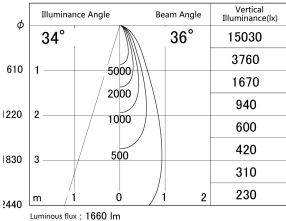

Item no. SD379-1535B9030S-IK

Series Name: AMMA Lens type Cylinder Tracklight (In Track) (SD379-IK)

■ Lighting Distribution Curve (cd/1000 lm)

■ Direct Horizontal Illuminance SD379-1535B9030S-IK

Installation	Track mount
Type	AMMA Lens type Cylinder Tracklight (In Track) (SD379-IK)
Fixture wattage	14W
Beam angle	36deg
Color Temp.	3000K
CRI	Ra>90
Luminous	1658 lm
Body	Die-castaluminumalloy
Body finish	Black
Trim finish	Black
Reflector finish	N/A
IP Rate	IP20
Light source	COB module
Input Voltage	AC220~240V
Dimming Type	Non-Dimmable
Certificate	CE,CCC
Cut Hole	N/A