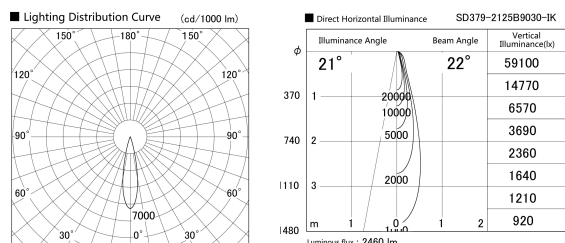

Item no. SD379-2125B9030-IK

Series Name: AMMA Lens type Cylinder Tracklight (In Track) (SD379-IK)

Installation	Track mount
Type	AMMA Lens type Cylinder Tracklight (In Track) (SD379-IK)
Fixture wattage	21W
Beam angle	22deg
Color Temp.	3000K
CRI	Ra>90
Luminous	2460 lm
Body	Die-castaluminumalloy
Body finish	Black
Trim finish	Black
Reflector finish	N/A
IP Rate	IP20
Light source	COB module
Input Voltage	AC220~240V
Dimming Type	Non-Dimmable
Certificate	CE,CCC
Cut Hole	N/A