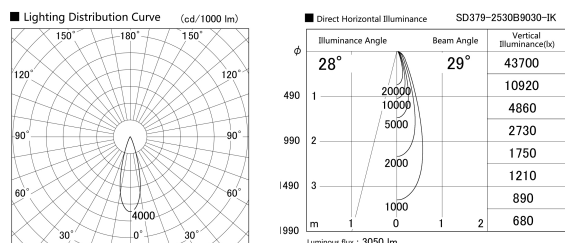

Item no. SD379-2530B9030-IK

Series Name: AMMA Lens type Cylinder Tracklight (In Track) (SD379-IK)

Installation	Track mount
Type	AMMA Lens type Cylinder Tracklight (In Track) (SD379-IK)
Fixture wattage	24W
Beam angle	29deg
Color Temp.	3000K
CRI	Ra>90
Luminous	3052 lm
Body	Die-castaluminumalloy
Body finish	Black
Trim finish	Black
Reflector finish	N/A
IP Rate	IP20
Light source	COB module
Input Voltage	AC220~240V
Dimming Type	Non-Dimmable
Certificate	CE,CCC
Cut Hole	N/A