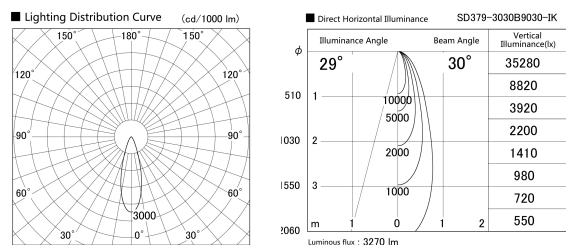

Item no. SD379-3030B9030-IK

Series Name: AMMA Lens type Cylinder Tracklight (In Track) (SD379-IK)

Installation	Track mount
Type	AMMA Lens type Cylinder Tracklight (In Track) (SD379-IK)
Fixture wattage	28W
Beam angle	30deg
Color Temp.	3000K
CRI	Ra>90
Luminous	3270 lm
Body	Die-castaluminumalloy
Body finish	Black
Trim finish	Black
Reflector finish	N/A
IP Rate	IP20
Light source	COB module
Input Voltage	AC220~240V
Dimming Type	Non-Dimmable
Certificate	CE,CCC
Cut Hole	N/A