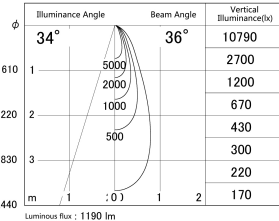

Item no. SD379-1035B9035S-IK

Series Name: AMMA Lens type Cylinder Tracklight (In Track) (SD379-IK)

■ Lighting Distribution Curve (cd/1000 lm)

■ Direct Horizontal Illuminance SD379-1035B9035S-IK

Installation	Track mount
Type	AMMA Lens type Cylinder Tracklight (In Track) (SD379-IK)
Fixture wattage	10.5W
Beam angle	36deg
Color Temp.	3500K
CRI	Ra>90
Luminous	1190 lm
Body	Die-cast aluminum alloy
Body finish	Black
Trim finish	Black
Reflector finish	N/A
IP Rate	IP20
Light source	COB module
Input Voltage	AC220~240V
Dimming Type	Non-Dimmable
Certificate	CE,CCC
Cut Hole	N/A