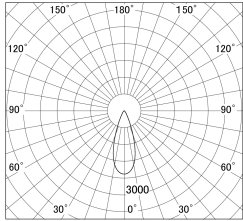

Item no. SD379-1035B9035S-IK

Series Name: AMMA Lens type Cylinder Tracklight (In Track) (SD379-IK)

■ Lighting Distribution Curve (cd/1000 lm)

■ Direct Horizontal Illuminance SD379-1035B9035S-IK

Installation	Track mount
Type	AMMA Lens type Cylinder Tracklight (In Track) (SD379-IK)
Fixture wattage	10.5W
Beam angle	36deg
Color Temp.	3500K
CRI	Ra>90
Luminous	1190 lm
Body	Die-cast aluminum alloy
Body finish	Black
Trim finish	Black
Reflector finish	N/A
IP Rate	IP20
Light source	COB module
Input Voltage	AC220~240V
Dimming Type	Non-Dimmable
Certificate	CE,CCC
Cut Hole	N/A