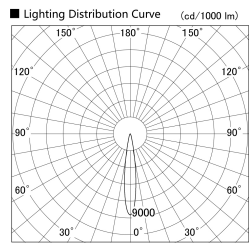

Item no. SD379-1015B9035-IK

Series Name: AMMA Lens type Cylinder Tracklight (In Track) (SD379-IK)

Installation	Track mount
Type	AMMA Lens type Cylinder Tracklight (In Track) (SD379-IK)
Fixture wattage	10.5W
Beam angle	16deg
Color Temp.	3500K
CRI	Ra>90
Luminous	1001 lm
Body	Die-castaluminumalloy
Body finish	Black
Trim finish	Black
Reflector finish	N/A
IP Rate	IP20
Light source	COB module
Input Voltage	AC220~240V
Dimming Type	Non-Dimmable
Certificate	CE,CCC
Cut Hole	N/A