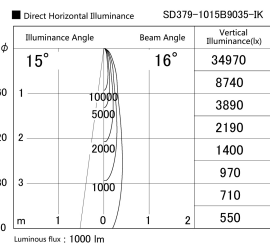

Item no. SD379-1015B9035-IK

Series Name: AMMA Lens type Cylinder Tracklight (In Track) (SD379-IK)

Installation	Track mount
Type	AMMA Lens type Cylinder Tracklight (In Track) (SD379-IK)
Fixture wattage	10.5W
Beam angle	16deg
Color Temp.	3500K
CRI	Ra>90
Luminous	1001 lm
Body	Die-castaluminumalloy
Body finish	Black
Trim finish	Black
Reflector finish	N/A
IP Rate	IP20
Light source	COB module
Input Voltage	AC220~240V
Dimming Type	Non-Dimmable
Certificate	CE,CCC
Cut Hole	N/A