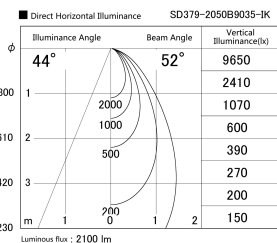

Item no. SD379-2050B9035-IK

Series Name: AMMA Lens type Cylinder Tracklight (In Track) (SD379-IK)

Installation	Track mount
Type	AMMA Lens type Cylinder Tracklight (In Track) (SD379-IK)
Fixture wattage	21W
Beam angle	52deg
Color Temp.	3500K
CRI	Ra>90
Luminous	2098 lm
Body	Die-cast aluminum alloy
Body finish	Black
Trim finish	Black
Reflector finish	N/A
IP Rate	IP20
Light source	COB module
Input Voltage	AC220~240V
Dimming Type	Non-Dimmable
Certificate	CE,CCC
Cut Hole	N/A