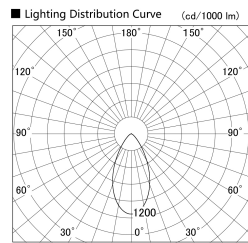

Item no. SD379-2050B9035-IK

Series Name: AMMA Lens type Cylinder Tracklight (In Track) (SD379-IK)

Installation	Track mount
Type	AMMA Lens type Cylinder Tracklight (In Track) (SD379-IK)
Fixture wattage	21W
Beam angle	52deg
Color Temp.	3500K
CRI	Ra>90
Luminous	2098 lm
Body	Die-cast aluminum alloy
Body finish	Black
Trim finish	Black
Reflector finish	N/A
IP Rate	IP20
Light source	COB module
Input Voltage	AC220~240V
Dimming Type	Non-Dimmable
Certificate	CE,CCC
Cut Hole	N/A