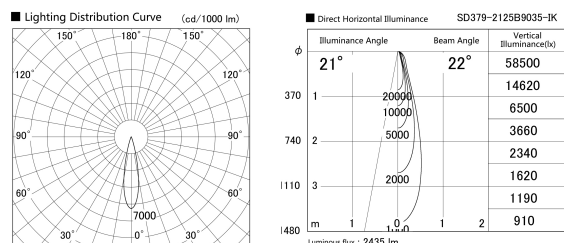

Item no. SD379-2125B9035-IK

Series Name: AMMA Lens type Cylinder Tracklight (In Track) (SD379-IK)

|                  |  |
|------------------|--|
| Installation     | Track mount  |
| Type             | AMMA Lens type Cylinder Tracklight (In Track) (SD379-IK) |
| Fixture wattage  | 21W  |
| Beam angle       | 22deg  |
| Color Temp.      | 3500K  |
| CRI              | Ra>90  |
| Luminous         | 2435 lm  |
| Body             | Die-castaluminumalloy                                    |
| Body finish      | Black  |
| Trim finish      | Black  |
| Reflector finish | N/A  |
| IP Rate          | IP20   |
| Light source     | COB module   |
| Input Voltage    | AC220~240V   |
| Dimming Type     | Non-Dimmable   |
| Certificate      | CE,CCC   |
| Cut Hole         | N/A  |