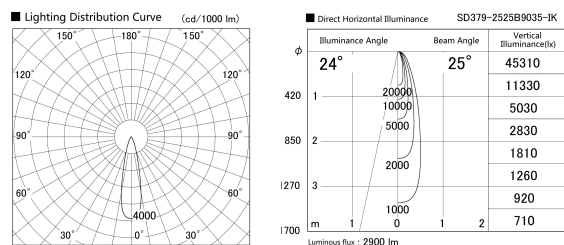

Item no. SD379-2525B9035-IK

Series Name: AMMA Lens type Cylinder Tracklight (In Track) (SD379-IK)

Installation	Track mount
Type	AMMA Lens type Cylinder Tracklight (In Track) (SD379-IK)
Fixture wattage	24W
Beam angle	25deg
Color Temp.	3500K
CRI	Ra>90
Luminous	2902 lm
Body	Die-castaluminumalloy
Body finish	Black
Trim finish	Black
Reflector finish	N/A
IP Rate	IP20
Light source	COB module
Input Voltage	AC220~240V
Dimming Type	Non-Dimmable
Certificate	CE,CCC
Cut Hole	N/A