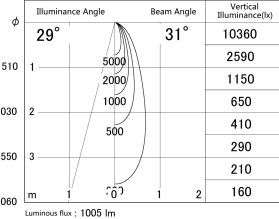

Item no. SD379-0930B9040-IK

Series Name: AMMA Lens type Cylinder Tracklight (In Track) (SD379-IK)

■ Lighting Distribution Curve (cd/1000 lm)

Luminous flux : 1005 lm

Installation	Track mount
Type	AMMA Lens type Cylinder Tracklight (In Track) (SD379-IK)
Fixture wattage	10.5W
Beam angle	31deg
Color Temp.	4000K
CRI	Ra>90
Luminous	1006 lm
Body	Die-cast aluminum alloy
Body finish	Black
Trim finish	Black
Reflector finish	N/A
IP Rate	IP20
Light source	COB module
Input Voltage	AC220~240V
Dimming Type	Non-Dimmable
Certificate	CE,CCC
Cut Hole	N/A