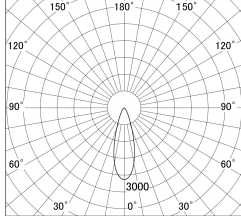

■ Lighting Distribution Curve (cd/1000 lm)