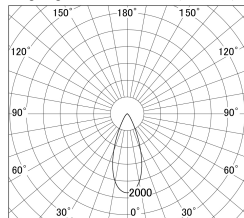

■ Lighting Distribution Curve (cd/1000 lm)