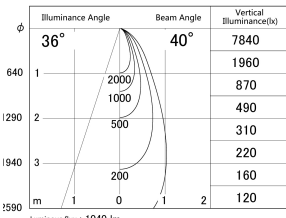

Item no. SD379-0940B9040-IK

Series Name: AMMA Lens type Cylinder
Tracklight (In Track) (SD379-IK)

■ Lighting Distribution Curve (cd/1000 lm)

Installation	Track mount
Type	AMMA Lens type Cylinder Tracklight (In Track) (SD379-IK)
Fixture wattage	10.5W
Beam angle	40deg
Color Temp.	4000K
CRI	Ra>90
Luminous	1038 lm
Body	Die-cast aluminum alloy
Body finish	Black
Trim finish	Black
Reflector finish	N/A
IP Rate	IP20
Light source	COB module
Input Voltage	AC220~240V
Dimming Type	Non-Dimmable
Certificate	CE,CCC
Cut Hole	N/A