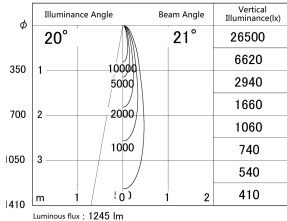

Item no. SD379-1020B9040S-IK

Series Name: AMMA Lens type Cylinder Tracklight (In Track) (SD379-IK)

■ Lighting Distribution Curve (cd/1000 lm)

■ Direct Horizontal Illuminance SD379-1020B9040S-IK

Installation	Track mount
Type	AMMA Lens type Cylinder Tracklight (In Track) (SD379-IK)
Fixture wattage	10.5W
Beam angle	21deg
Color Temp.	4000K
CRI	Ra>90
Luminous	1247 lm
Body	Die-castaluminumalloy
Body finish	Black
Trim finish	Black
Reflector finish	N/A
IP Rate	IP20
Light source	COB module
Input Voltage	AC220~240V
Dimming Type	Non-Dimmable
Certificate	CE,CCC
Cut Hole	N/A