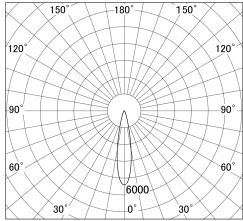

Item no. SD379-1020B9040S-IK

Series Name: AMMA Lens type Cylinder Tracklight (In Track) (SD379-IK)

■ Lighting Distribution Curve (cd/1000 lm)

■ Direct Horizontal Illuminance SD379-1020B9040S-IK

Installation	Track mount
Type	AMMA Lens type Cylinder Tracklight (In Track) (SD379-IK)
Fixture wattage	10.5W
Beam angle	21deg
Color Temp.	4000K
CRI	Ra>90
Luminous	1247 lm
Body	Die-castaluminumalloy
Body finish	Black
Trim finish	Black
Reflector finish	N/A
IP Rate	IP20
Light source	COB module
Input Voltage	AC220~240V
Dimming Type	Non-Dimmable
Certificate	CE,CCC
Cut Hole	N/A