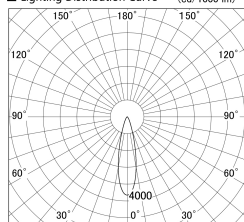

■ Lighting Distribution Curve (cd/1000 lm)