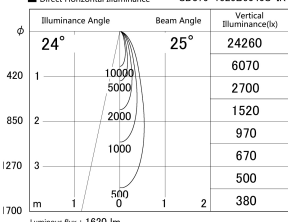

Item no. SD379-1525B9040S-IK

Series Name: AMMA Lens type Cylinder Tracklight (In Track) (SD379-IK)

■ Lighting Distribution Curve (cd/1000 lm)

Installation	Track mount
Type	AMMA Lens type Cylinder Tracklight (In Track) (SD379-IK)
Fixture wattage	14W
Beam angle	25deg
Color Temp.	4000K
CRI	Ra>90
Luminous	1620 lm
Body	Die-cast aluminum alloy
Body finish	Black
Trim finish	Black
Reflector finish	N/A
IP Rate	IP20
Light source	COB module
Input Voltage	AC220~240V
Dimming Type	Non-Dimmable
Certificate	CE,CCC
Cut Hole	N/A