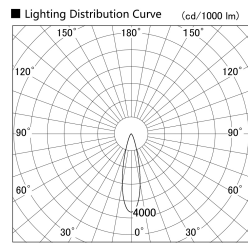

Item no. SD379-1025B9040-IK

Series Name: AMMA Lens type Cylinder Tracklight (In Track) (SD379-IK)

Installation	Track mount
Type	AMMA Lens type Cylinder Tracklight (In Track) (SD379-IK)
Fixture wattage	10.5W
Beam angle	25deg
Color Temp.	4000K
CRI	Ra>90
Luminous	1175 lm
Body	Die-cast aluminum alloy
Body finish	Black
Trim finish	Black
Reflector finish	N/A
IP Rate	IP20
Light source	COB module
Input Voltage	AC220~240V
Dimming Type	Non-Dimmable
Certificate	CE,CCC
Cut Hole	N/A