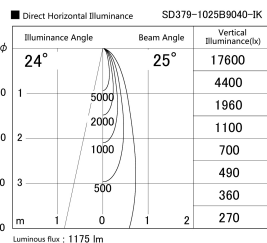

Item no. SD379-1025B9040-IK

Series Name: AMMA Lens type Cylinder Tracklight (In Track) (SD379-IK)

Installation	Track mount
Type	AMMA Lens type Cylinder Tracklight (In Track) (SD379-IK)
Fixture wattage	10.5W
Beam angle	25deg
Color Temp.	4000K
CRI	Ra>90
Luminous	1175 lm
Body	Die-cast aluminum alloy
Body finish	Black
Trim finish	Black
Reflector finish	N/A
IP Rate	IP20
Light source	COB module
Input Voltage	AC220~240V
Dimming Type	Non-Dimmable
Certificate	CE,CCC
Cut Hole	N/A