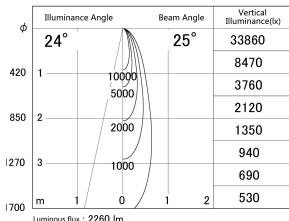

Item no. SD379-2025B9040-IK

Series Name: AMMA Lens type Cylinder Tracklight (In Track) (SD379-IK)

■ Lighting Distribution Curve (cd/1000 lm)

Installation	Track mount
Type	AMMA Lens type Cylinder Tracklight (In Track) (SD379-IK)
Fixture wattage	21W
Beam angle	25deg
Color Temp.	4000K
CRI	Ra>90
Luminous	2261 lm
Body	Die-castaluminumalloy
Body finish	Black
Trim finish	Black
Reflector finish	N/A
IP Rate	IP20
Light source	COB module
Input Voltage	AC220~240V
Dimming Type	Non-Dimmable
Certificate	CE,CCC
Cut Hole	N/A