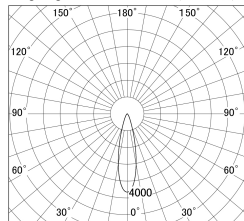

■ Lighting Distribution Curve (cd/1000 lm)