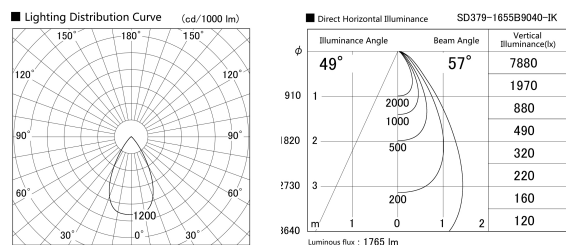

Item no. SD379-1655B9040-IK

Series Name: AMMA Lens type Cylinder
Tracklight (In Track) (SD379-IK)

Installation	Track mount
Type	AMMA Lens type Cylinder Tracklight (In Track) (SD379-IK)
Fixture wattage	14W
Beam angle	57deg
Color Temp.	4000K
CRI	Ra>90
Luminous	1765 lm
Body	Die-castaluminumalloy
Body finish	Black
Trim finish	Black
Reflector finish	N/A
IP Rate	IP20
Light source	COB module
Input Voltage	AC220~240V
Dimming Type	Non-Dimmable
Certificate	CE,CCC
Cut Hole	N/A