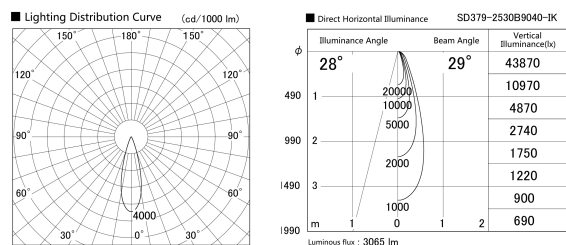

Item no. SD379-2530B9040-IK

Series Name: AMMA Lens type Cylinder Tracklight (In Track) (SD379-IK)

Installation	Track mount
Type	AMMA Lens type Cylinder Tracklight (In Track) (SD379-IK)
Fixture wattage	24W
Beam angle	29deg
Color Temp.	4000K
CRI	Ra>90
Luminous	3064 lm
Body	Die-castaluminumalloy
Body finish	Black
Trim finish	Black
Reflector finish	N/A
IP Rate	IP20
Light source	COB module
Input Voltage	AC220~240V
Dimming Type	Non-Dimmable
Certificate	CE,CCC
Cut Hole	N/A