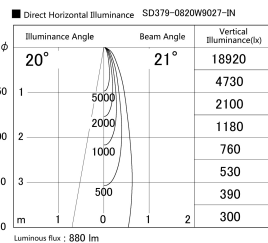

Item no. SD379-0820W9027-IN

Series Name: AMMA Lens type Cylinder
Tracklight (Internal Driver) (SD379-IN)

Installation	Track light
Type	AMMA Lens type Cylinder Tracklight (Internal Driver) (SD379-IN)
Fixture wattage	7.5W
Beam angle	21
Color Temp.	2700K
CRI	Ra>90
Luminous	881 lm
Body	Die-cast aluminum alloy
Body finish	White
Trim finish	White
Reflector finish	N/A
IP Rate	IP20
Light source	COB module
Input Voltage	AC220~240V
Dimming Type	Non-dimmable
Certificate	CE, CCC
Cut Hole	N/A