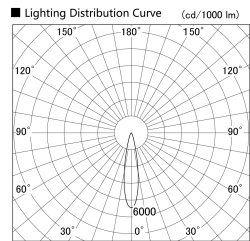

Item no. SD379-0820W9027-IN

Series Name: AMMA Lens type Cylinder
Tracklight (Internal Driver) (SD379-IN)

Installation	Track light
Type	AMMA Lens type Cylinder Tracklight (Internal Driver) (SD379-IN)
Fixture wattage	7.5W
Beam angle	21
Color Temp.	2700K
CRI	Ra>90
Luminous	881 lm
Body	Die-cast aluminum alloy
Body finish	White
Trim finish	White
Reflector finish	N/A
IP Rate	IP20
Light source	COB module
Input Voltage	AC220~240V
Dimming Type	Non-dimmable
Certificate	CE, CCC
Cut Hole	N/A