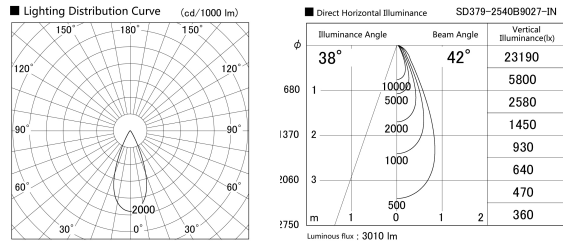

Item no. SD379-2540B9027-IN

Series Name: AMMA Lens type Cylinder  
Tracklight (Internal Driver) (SD379-IN)

Installation	Track light
Type	AMMA Lens type Cylinder Tracklight (Internal Driver) (SD379-IN)
Fixture wattage	24W
Beam angle	42
Color Temp.	2700K
CRI	Ra>90
Luminous	3009 lm
Body	Die-cast aluminum alloy
Body finish	Black
Trim finish	Black
Reflector finish	N/A
IP Rate	IP20
Light source	COB module
Input Voltage	AC220~240V
Dimming Type	Non-dimmable
Certificate	CE, CCC
Cut Hole	N/A