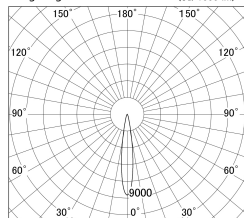

Item no. SD379-0815B9035-IN

Series Name: AMMA Lens type Cylinder  
Tracklight (Internal Driver) (SD379-IN)

■ Lighting Distribution Curve (cd/1000 lm)

■ Direct Horizontal Illuminance SD379-0815B9035-IN

Installation	Track light
Type	AMMA Lens type Cylinder Tracklight (Internal Driver) (SD379-IN)
Fixture wattage	7.5W
Beam angle	16
Color Temp.	3500K
CRI	Ra>90
Luminous	740 lm
Body	Die-cast aluminum alloy
Body finish	Black
Trim finish	Black
Reflector finish	N/A
IP Rate	IP20
Light source	COB module
Input Voltage	AC220~240V
Dimming Type	Non-dimmable
Certificate	CE, CCC
Cut Hole	N/A