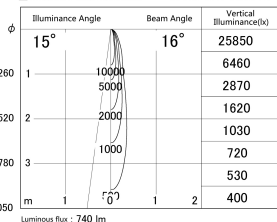

Item no. SD379-0815B9035-IN

Series Name: AMMA Lens type Cylinder  
Tracklight (Internal Driver) (SD379-IN)

■ Lighting Distribution Curve (cd/1000 lm)

■ Direct Horizontal Illuminance SD379-0815B9035-IN

Installation	Track light
Type	AMMA Lens type Cylinder Tracklight (Internal Driver) (SD379-IN)
Fixture wattage	7.5W
Beam angle	16
Color Temp.	3500K
CRI	Ra>90
Luminous	740 lm
Body	Die-cast aluminum alloy
Body finish	Black
Trim finish	Black
Reflector finish	N/A
IP Rate	IP20
Light source	COB module
Input Voltage	AC220~240V
Dimming Type	Non-dimmable
Certificate	CE, CCC
Cut Hole	N/A