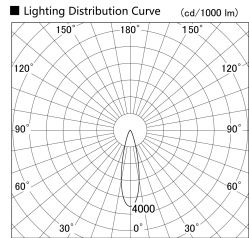

Item no. SD279-0925W9027

Series Name: AMMA High Power compact tracklight (SD279)

Installation	Track light
Type	AMMA High Power compact tracklight (SD279)
Fixture wattage	10W
Beam angle	26
Color Temp.	2700K
CRI	Ra>90
Luminous	1038 lm
Body	Die-cast aluminum alloy
Body finish	White
Trim finish	White
Reflector finish	N/A
IP Rate	IP20
Light source	COB module
Input Voltage	DC 48V
Dimming Type	Non-dimmable
Certificate	CE, CCC
Cut Hole	N/A