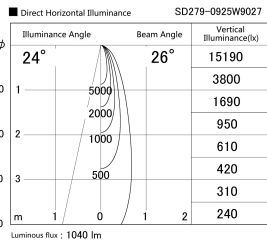

Item no. SD279-0925W9027

Series Name: AMMA High Power compact tracklight (SD279)

Installation	Track light
Type	AMMA High Power compact tracklight (SD279)
Fixture wattage	10W
Beam angle	26
Color Temp.	2700K
CRI	Ra>90
Luminous	1038 lm
Body	Die-cast aluminum alloy
Body finish	White
Trim finish	White
Reflector finish	N/A
IP Rate	IP20
Light source	COB module
Input Voltage	DC 48V
Dimming Type	Non-dimmable
Certificate	CE, CCC
Cut Hole	N/A