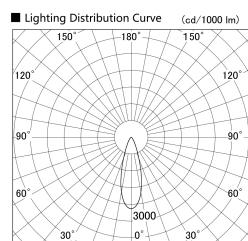

Item no. SD279-0930W9027

Series Name: AMMA High Power compact tracklight (SD279)

Installation	Track light
Type	AMMA High Power compact tracklight (SD279)
Fixture wattage	10W
Beam angle	31
Color Temp.	2700K
CRI	Ra>90
Luminous	982 lm
Body	Die-cast aluminum alloy
Body finish	White
Trim finish	White
Reflector finish	N/A
IP Rate	IP20
Light source	COB module
Input Voltage	DC 48V
Dimming Type	Non-dimmable
Certificate	CE, CCC
Cut Hole	N/A