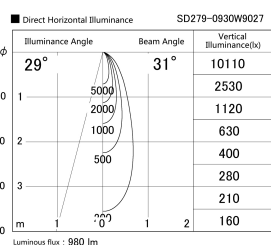

Item no. SD279-0930W9027

Series Name: AMMA High Power compact tracklight (SD279)

Installation	Track light
Type	AMMA High Power compact tracklight (SD279)
Fixture wattage	10W
Beam angle	31
Color Temp.	2700K
CRI	Ra>90
Luminous	982 lm
Body	Die-cast aluminum alloy
Body finish	White
Trim finish	White
Reflector finish	N/A
IP Rate	IP20
Light source	COB module
Input Voltage	DC 48V
Dimming Type	Non-dimmable
Certificate	CE, CCC
Cut Hole	N/A