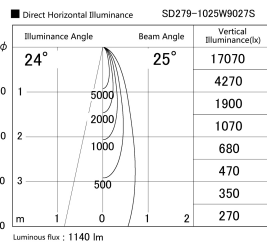

Item no. SD279-1025W9027S

Series Name: AMMA High Power compact tracklight (SD279)

Installation	Track light
Type	AMMA High Power compact tracklight (SD279)
Fixture wattage	10W
Beam angle	25
Color Temp.	2700K
CRI	Ra>90
Luminous	1140 lm
Body	Die-cast aluminum alloy
Body finish	White
Trim finish	White
Reflector finish	N/A
IP Rate	IP20
Light source	COB module
Input Voltage	DC 48V
Dimming Type	Non-dimmable
Certificate	CE, CCC
Cut Hole	N/A