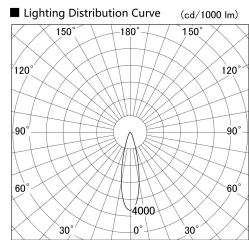

Item no. SD279-1025W9027S

Series Name: AMMA High Power compact tracklight (SD279)

Installation	Track light
Type	AMMA High Power compact tracklight (SD279)
Fixture wattage	10W
Beam angle	25
Color Temp.	2700K
CRI	Ra>90
Luminous	1140 lm
Body	Die-cast aluminum alloy
Body finish	White
Trim finish	White
Reflector finish	N/A
IP Rate	IP20
Light source	COB module
Input Voltage	DC 48V
Dimming Type	Non-dimmable
Certificate	CE, CCC
Cut Hole	N/A